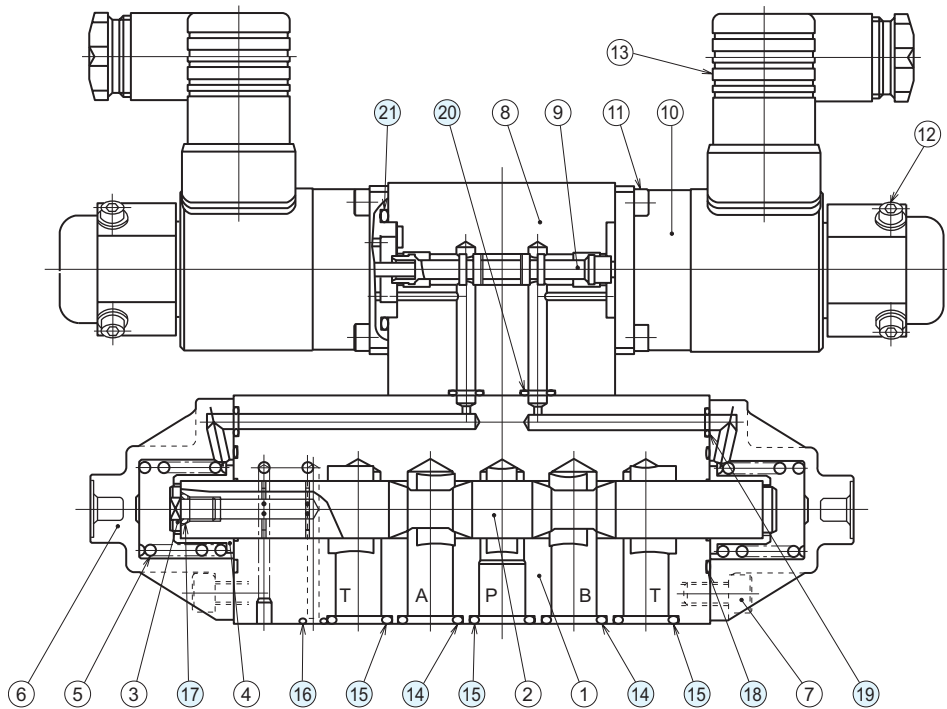

Sectional structural diagram

MEV12, 16 and 20